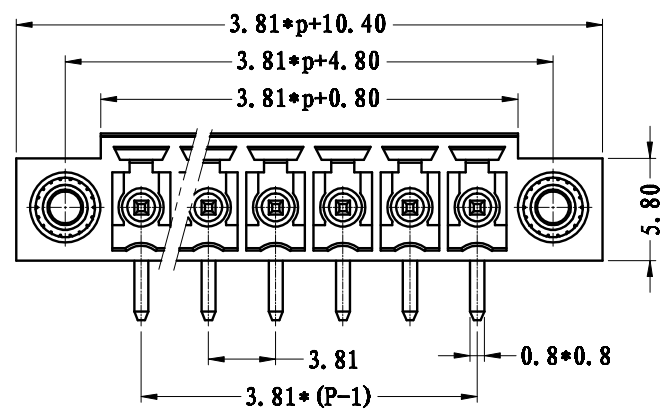

REVISION		RECORD	
REV.	CONTENT	MOD.	DATE
△	初版发行		

NOTES:
Pitch: 3.81mm
Rated Voltage: 300V
Rated Current: 8 A
Withstand Voltage:
AC2500V for 1 minute
Insulation Resistance:
500MQ / DC500V
Using Temperature Range:
-40°C ~ +105°C

技术要求:
间距: 3.81mm
额定电压: 300V
额定电流: 8A
耐电压值: AC2500V/min
绝缘阻抗: 500MQ/DC500V
使用条件: -40°C~+105°C