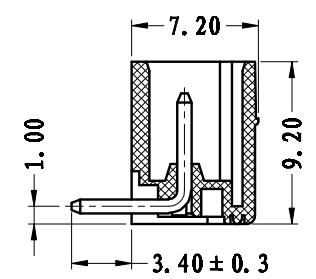

variable range	pitch dimension			Nominal dimension					— □ ○
	over 0 to 6	over 6 to 10	over 10 to 24	over 0 to 30	over 30 to 60	over 60 to 100	over 100 to 150	over 150	
Tolerance	±0.1	±0.15	±0.25	±0.2	±0.3	±0.5	±0.7	±1.0	0.05/10

技术要求:  
 间距: 3.81mm  
 额定电压: 300V  
 额定电流: 8A  
 耐电压值: AC2500V/min  
 绝缘阻抗: 500MQ/DC500V  
 使用条件: -40°C~+105°C

	pitch dimension			Nominal dimension					— ▭ ○
	over	over	over	over	over	over	over	over	
variable range	0 to 6	6 to 10	10 to 24	0 to 30	30 to 60	60 to 100	100 to 150		
Tolerance	±0.1	±0.15	±0.25	±0.2	±0.3	±0.5	±0.7	±1.0	0.05/10