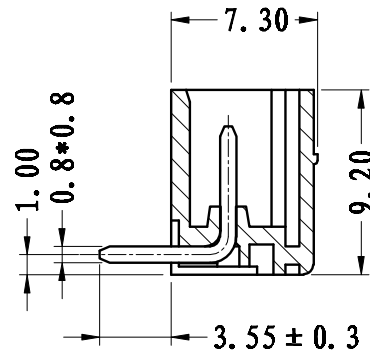

REVISION RECORD			
REV.	CONTENT	MOD.	DATE
△0	新发行		

NOTES:  
 Pitch : 3.5mm  
 Rated Voltage : 300V  
 Withstand Voltage :  
 AC2500V for 1 minute  
 Insulation Resistance :  
 5MΩ / DC500V  
 Using Temperature Range :  
 -40℃ ~ +105℃

技术要求:  
 间距: 3.5mm  
 额定电压: 300V  
 额定电流: 8A  
 耐电压值: AC2500V/min  
 绝缘阻抗: 5MΩ/DC500V  
 使用条件: -40℃~+105℃

Ø1.40

3	LZ1-耳朵螺母	SM00B250000V	2	黄铜	
2	LZ1-3.81-弯针	1003B0002AV	P	黄铜	镀雾锡
1	LZ1M-3.5-本体	1025M0YXXAV	1	PA66	
NO.	NAME OF PART	NO. OF PART	Q'TY	MATERIAL	NOTES
DES.	ARKINE	DATE	11-07-05	UNITS	MM
CHK.		DATE		SIZE	A4
APP.		DATE		SCALE	1:1
				DWG NO.	SP-1-1025003
				TITLE	LZ1M-3.5-XP-1Y-00A
					LZ1M-3.5-成品

variable range	pitch dimension			Nominal dimension					— □ ○
	over 0 to 6	over 6 to 10	over 10 to 24	over 0 to 30	over 30 to 60	over 60 to 100	over 100 to 150	over 150	
Tolerance	±0.1	±0.15	±0.25	±0.2	±0.3	±0.5	±0.7	±1.0	0.05/10

技术要求:  
 间距: 3.81mm  
 额定电压: 300V  
 额定电流: 8A  
 耐电压值: AC2500V/min  
 绝缘阻抗: 500MQ/DC500V  
 使用条件: -40°C~+105°C

	pitch dimension			Nominal dimension					— ▭ ○
	over	over	over	over	over	over	over	over	
variable range	0 to 6	6 to 10	10 to 24	0 to 30	30 to 60	60 to 100	100 to 150		
Tolerance	±0.1	±0.15	±0.25	±0.2	±0.3	±0.5	±0.7	±1.0	0.05/10