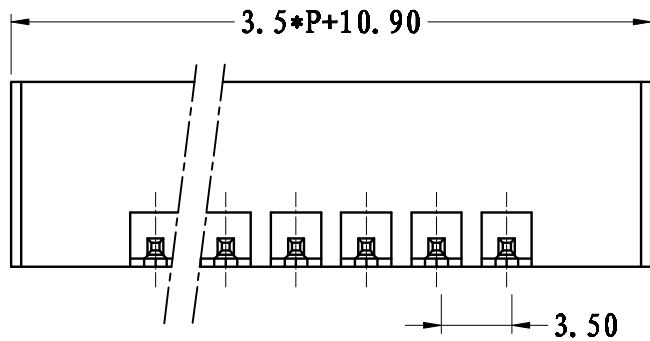

技术要求:  
 间距: 3.5mm  
 额定电压: 300V  
 额定电流: 8A  
 耐电压值: AC2500V/min  
 绝缘阻抗: 5MΩ/DC500V  
 使用条件: -40℃~+105℃

Ø1.40

3	LZ1-耳朵螺母	SM00B250000V	2	黄铜	
2	LZ1-3.81-弯针	1003B0002AV	P	黄铜	镀雾锡
1	LZ1M-3.5-本体	1025M0YXXAV	1	PA66	
NO.	NAME OF PART	NO. OF PART	Q'TY	MATERIAL	NOTES
DES.	ARKINE	DATE	11-07-05	UNITS	MM
CHK.		DATE		SIZE	A4
APP.		DATE		SCALE	1:1
				DWG NO.	SP-1-1025003
				TITLE	LZ1M-3.5-XP-1Y-00A
					LZ1M-3.5-成品

variable range	pitch dimension			Nominal dimension					— □ ○
	over 0 to 6	over 6 to 10	over 10 to 24	over 0 to 30	over 30 to 60	over 60 to 100	over 100 to 150	over 150	
Tolerance	±0.1	±0.15	±0.25	±0.2	±0.3	±0.5	±0.7	±1.0	0.05/10

技术要求:  
 间距: 3.81mm  
 额定电压: 300V  
 额定电流: 8A  
 耐电压值: AC2500V/min  
 绝缘阻抗: 500MQ/DC500V  
 使用条件: -40°C~+105°C

	pitch dimension			Nominal dimension					— ▭ ○
	over	over	over	over	over	over	over	over	
variable range	0 to 6	6 to 10	10 to 24	0 to 30	30 to 60	60 to 100	100 to 150		
Tolerance	±0.1	±0.15	±0.25	±0.2	±0.3	±0.5	±0.7	±1.0	0.05/10