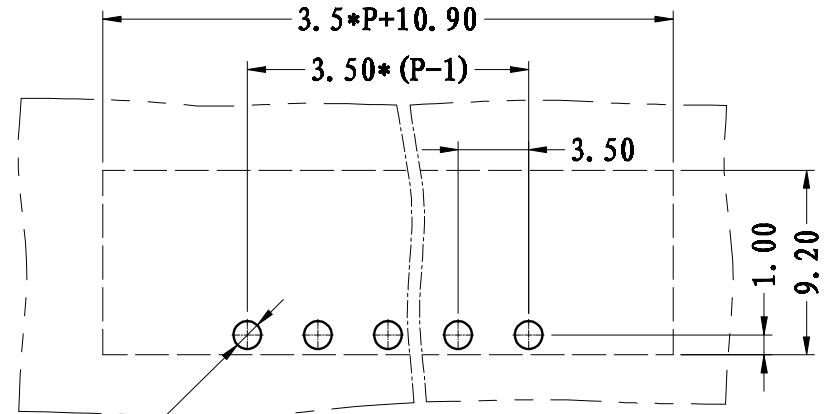

REVISION RECORD			
REV.	CONTENT	MOD.	DATE
△0	新发行		

NOTES:  
 Pitch : 3.5mm  
 Rated Voltage : 300V  
 Withstand Voltage :  
 AC2500V for 1 minute  
 Insulation Resistance :  
 5MΩ / DC500V  
 Using Temperature Range :  
 -40℃ ~ +105℃

技术要求:  
 间距: 3.5mm  
 额定电压: 300V  
 额定电流: 8A  
 耐电压值: AC2500V/min  
 绝缘阻抗: 5MΩ/DC500V  
 使用条件: -40℃~+105℃

Ø1.40

3	LZ1-耳朵螺母	SM00B250000V	2	黄铜	
2	LZ1-3.81-弯针	1003B0002AV	P	黄铜	镀雾锡
1	LZ1M-3.5-本体	1025M0YXXAV	1	PA66	
NO.	NAME OF PART	NO. OF PART	Q'TY	MATERIAL	NOTES
DES.	ARKINE	DATE	11-07-05	UNITS	MM
CHK.		DATE		SIZE	A4
APP.		DATE		SCALE	1:1
				DWG NO.	SP-1-1025003
				TITLE	LZ1M-3.5-XP-1Y-00A
					LZ1M-3.5-成品

variable range	pitch dimension			Nominal dimension					— □ ○
	over 0 to 6	over 6 to 10	over 10 to 24	over 0 to 30	over 30 to 60	over 60 to 100	over 100 to 150	over 150	
Tolerance	±0.1	±0.15	±0.25	±0.2	±0.3	±0.5	±0.7	±1.0	0.05/10

技术要求:  
 间距: 3.81mm  
 额定电压: 300V  
 额定电流: 8A  
 耐电压值: AC2500V/min  
 绝缘阻抗: 500MQ/DC500V  
 使用条件: -40°C~+105°C

	pitch dimension			Nominal dimension					— ▭ ○
	over	over	over	over	over	over	over	over	
variable range	0 to 6	6 to 10	10 to 24	0 to 30	30 to 60	60 to 100	100 to 150		
Tolerance	±0.1	±0.15	±0.25	±0.2	±0.3	±0.5	±0.7	±1.0	0.05/10