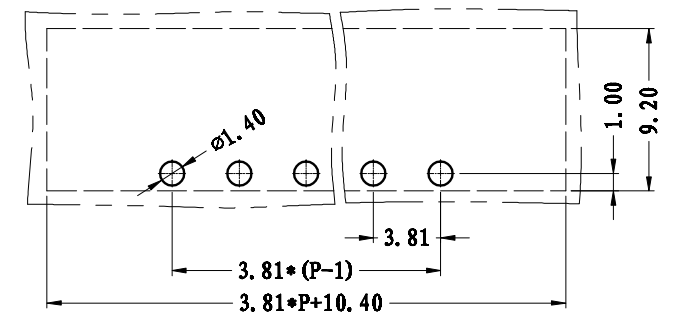

variable range	pitch dimension			Nominal dimension					— □ ○
	over 0 to 6	over 6 to 10	over 10 to 24	over 0 to 30	over 30 to 60	over 60 to 100	over 100 to 150	over 150	
Tolerance	±0.1	±0.15	±0.25	±0.2	±0.3	±0.5	±0.7	±1.0	0.05/10

技术要求:  
 间距: 3.81mm  
 额定电压: 300V  
 额定电流: 8A  
 耐电压值: AC2500V/min  
 绝缘阻抗: 500MQ/DC500V  
 使用条件: -40°C~+105°C

	pitch dimension			Nominal dimension					— ▭ ○
	over	over	over	over	over	over	over	over	
variable range	0 to 6	6 to 10	10 to 24	0 to 30	30 to 60	60 to 100	100 to 150		
Tolerance	±0.1	±0.15	±0.25	±0.2	±0.3	±0.5	±0.7	±1.0	0.05/10