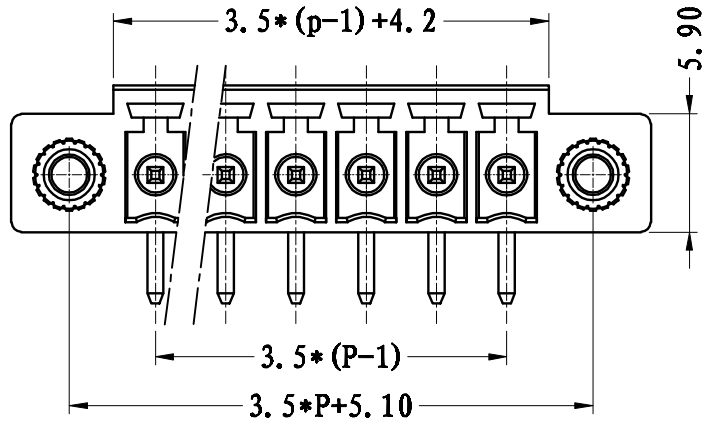

REVISION RECORD			
REV.	CONTENT	MOD.	DATE
△0	新发行		

NOTES:  
 Pitch : 3.5mm  
 Rated Voltage : 300V  
 Withstand Voltage :  
 AC2500V for 1 minute  
 Insulation Resistance :  
 5MΩ / DC500V  
 Using Temperature Range :  
 -40℃ ~ +105℃

技术要求:  
 间距: 3.5mm  
 额定电压: 300V  
 额定电流: 8A  
 耐电压值: AC2500V/min  
 绝缘阻抗: 5MΩ/DC500V  
 使用条件: -40℃~+105℃

Ø1.40

3	LZ1-耳朵螺母	SM00B250000V	2	黄铜	
2	LZ1-3.81-弯针	1003B0002AV	P	黄铜	镀雾锡
1	LZ1M-3.5-本体	1025M0YXXAV	1	PA66	
NO.	NAME OF PART	NO. OF PART	Q'TY	MATERIAL	NOTES
DES.	ARKINE	DATE	11-07-05	UNITS	MM
CHK.		DATE		SIZE	A4
APP.		DATE		SCALE	1:1
				DWG NO.	SP-1-1025003
				TITLE	LZ1M-3.5-XP-1Y-00A
					LZ1M-3.5-成品

variable range	pitch dimension			Nominal dimension					— □ ○
	over 0 to 6	over 6 to 10	over 10 to 24	over 0 to 30	over 30 to 60	over 60 to 100	over 100 to 150	over 150	
Tolerance	±0.1	±0.15	±0.25	±0.2	±0.3	±0.5	±0.7	±1.0	0.05/10

技术要求:  
 间距: 3.81mm  
 额定电压: 300V  
 额定电流: 8A  
 耐电压值: AC2500V/min  
 绝缘阻抗: 500MQ/DC500V  
 使用条件: -40°C~+105°C

	pitch dimension			Nominal dimension					— ▭ ○
	over	over	over	over	over	over	over	over	
variable range	0 to 6	6 to 10	10 to 24	0 to 30	30 to 60	60 to 100	100 to 150		
Tolerance	±0.1	±0.15	±0.25	±0.2	±0.3	±0.5	±0.7	±1.0	0.05/10