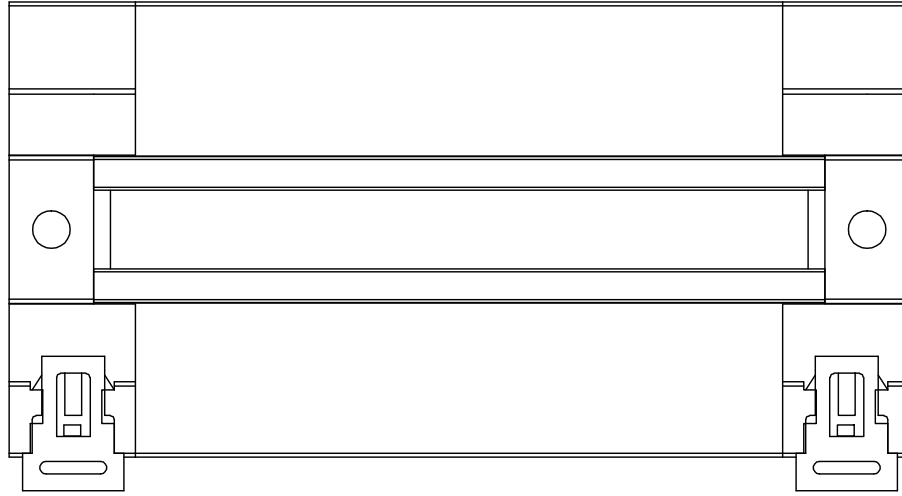

REVISION RECORD			
REV.	CONTENT	MOD.	DATE
①	初版发行		

	pitch dimension			Nominal dimension					— /
	over 0 to 6	over 6 to 10	over 10 to 24	over 0 to 30	over 30 to 60	over 60 to 100	over 100 to 150	over 150	
variable range	0 to 6	6 to 10	10 to 24	0 to 30	30 to 60	60 to 100	100 to 150	150	— /
Tolerance	±0.1	±0.15	±0.25	±0.2	±0.3	±0.5	±0.7	±1.0	0.05/10

3	MB500-A-40-右件	8005A3000AV-2	1	PA66-V0	
2	MB500-A-40-左件	8005A3000AV-1	1	PA66-V0	
1	JUM-50-A-30	8005A3001AV	1	PA66-V0	
NO.	NAME OF PART	NO. OF PART	Q'TY	MATERIAL	NOTES
DES.	WL	DATE	18-10-29	UNITS	MM
CHK.		DATE		SIZE	A4
APP.		DATE		SCALE	1:1
<b>上海联捷电气有限公司</b> Shanghai Bliker Electric Co., Ltd				TITLE	JUM-50-A-30 JUM-50-A-30-成品
				THIRD ANGLE PROJECTION	SHEET 1 of 1
				DWG NO.	SP-1-6LD1A05
				REV:	V0