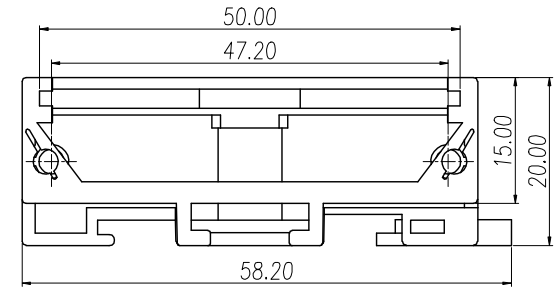

REVISION RECORD			
REV.	CONTENT	MOD.	DATE
①	初版发行		

	pitch dimension			Nominal dimension					— /
	over 0 to 6	over 6 to 10	over 10 to 24	over 0 to 30	over 30 to 60	over 60 to 100	over 100 to 150	over 150	
variable range	0 to 6	6 to 10	10 to 24	0 to 30	30 to 60	60 to 100	100 to 150	150	— /
Tolerance	±0.1	±0.15	±0.25	±0.2	±0.3	±0.5	±0.7	±1.0	0.05/10

3	MB500-A-40-右件	8005A3000AV-2	1	PA66-V0	
2	MB500-A-40-左件	8005A3000AV-1	1	PA66-V0	
1	JUM-50-A-30	8005A3001AV	1	PA66-V0	
NO.	NAME OF PART	NO. OF PART	Q'TY	MATERIAL	NOTES
DES.	WL	DATE	18-10-29	UNITS	MM
CHK.		DATE		SIZE	A4
APP.		DATE		SCALE	1:1
<b>上海联捷电气有限公司</b> Shanghai Bliker Electric Co., Ltd				TITLE	JUM-50-A-30 JUM-50-A-30-成品
				THIRD ANGLE PROJECTION	SHEET 1 of 1
				DWG NO.	SP-1-6LD1A05
				REV:	V0